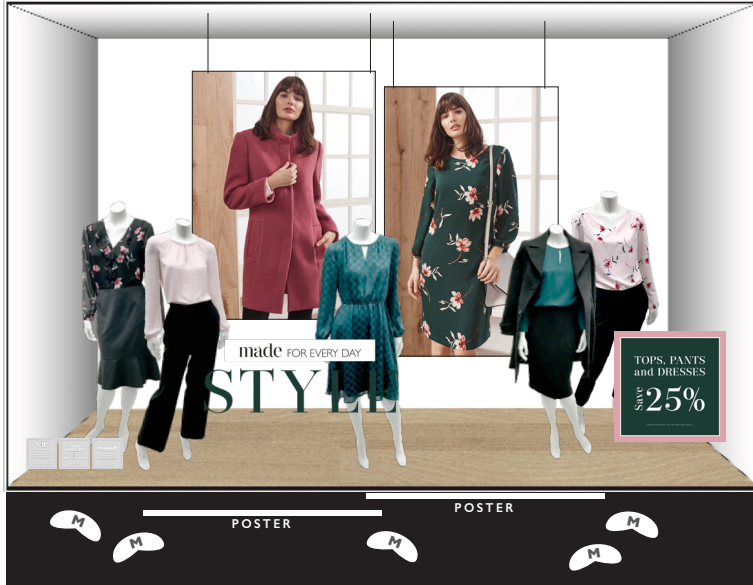

STORY 1
EVERGREEN, SOFT PINK,
BROKEN MINI CHECK
SUIT, BLACK TEXTURED
SUIT
PG 22

STORY 5
SIENNA, CHARCOAL,
BLACK
PG 21

WINDOW 2

WINDOW 1

ONE WINDOW

REMEMBER!
STORES RECEIVING
'SMALL' 1000MM X
1700MM POSTERS
PLEASE USE YOUR
1000MM WINDOW
CLAMPS

WINDOW POSTERS FOR: HOT & HOT HOT

STORES WITH ONE SMALL WINDOW:
WILL ONLY FEATURE ONE POSTER -
EVERGREEN TUNIC DRESS (REFER LIST BELOW).

AUS

NZ

TWO WINDOWS

WINDOW HOW TO

1. ENSURE THE WINDOW AREA IS CLEAN.
2. HANG POSTERS AT THE BACK OF VM RAILS.
3. DRESS AND POSITION MANNEQUINS USING THE BIRDS EYE VIEW FOR PLACEMENT OF ELEMENTS.
4. PLACE ELECTROSTATIC DECALS ON WINDOW.
5. GO OUTSIDE AND LOOK AT YOUR WINDOW. CHECK IT MATCHES BRIEF. IF NOT, MAKE THE APPROPRIATE CHANGES. IF IT LOOKS TOO FULL TAKE SOMETHING OUT.