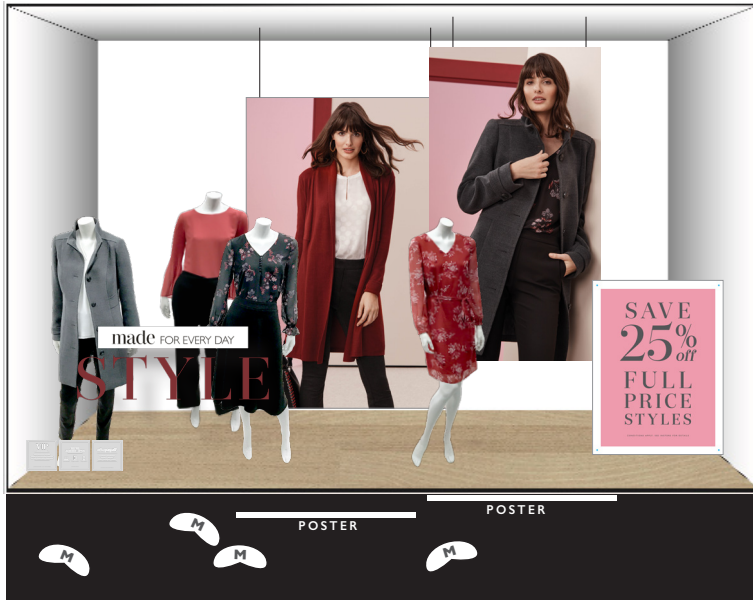

ONE WINDOW

REMEMBER!
STORES RECEIVING
'SMALL' 1000MM X
1700MM POSTERS
PLEASE USE YOUR
1000MM WINDOW
CLAMPS

WINDOW POSTERS FOR: HOT & HOT HOT

WINDOW POSTERS FOR: NEW ZEALAND

STORES WITH ONE SMALL WINDOW:

WILL ONLY FEATURE THE RUST VIV CARDI
POSTER (REFER LIST BELOW).

AUS

NZ